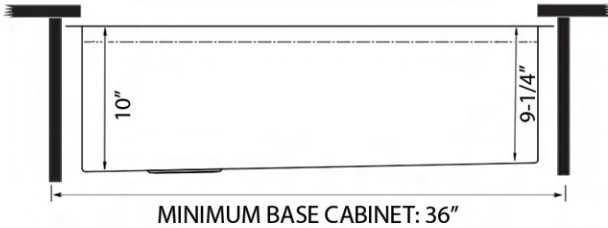

OPTIONAL ACCESSORIES (SOLD SEPARATELY)

DIMENSIONS

cUPC certified by IAPMO
to meet US and Canada
plumbing standards.

**SCAN TO REGISTER
YOUR WARRANTY**

or visit
ruvati.com/register

RUVATI USA

www.ruvati.com

Phone: 1.855.478.8284
Email: support@ruvati.com