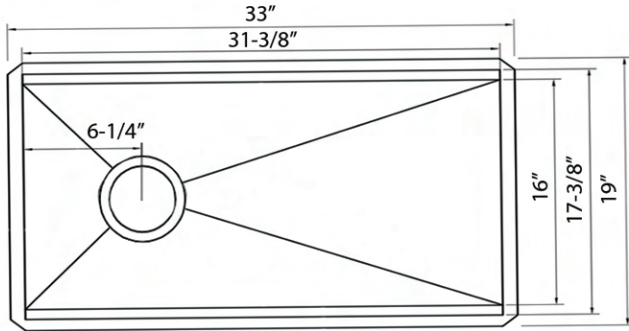

OPTIONAL ACCESSORIES (SOLD SEPARATELY)

DIMENSIONS

cUPC certified by IAPMO
to meet US and Canada
plumbing standards.

**SCAN TO REGISTER
YOUR WARRANTY**

or visit
ruvati.com/register

RUVATI USA

www.ruvati.com

Phone: 1.855.478.8284
Email: support@ruvati.com