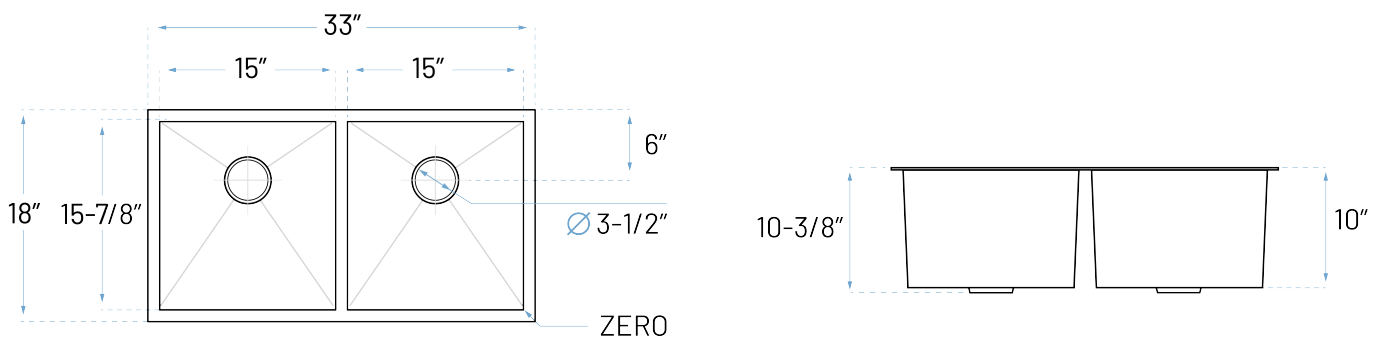

Accessories Included

- a. Installation Clips
- b. Paper Template

ADDRESS: 22713 COMMERCE CENTER COURT STE 140 DULLES, VA 20166
PHONE: 571-291-3484 | customerservice@allorausea.com
WEBSITE: www.allorausea.com

ALLORA USA NOTES / DISCLAIMER:

Allara USA is not responsible for, nor does it have any liability for any mistakes or typographical errors including liability for incidental, consequential, or special damages. Allara USA recommends that the model to be installed be present, inspected and measured prior to utilizing the related spec sheets and any work, preparations or alterations are made to any counter-top material. See website for detailed warranty information. Allora USA reserves the right to make revisions without notice to product specifications.

REV. July 5, 2024