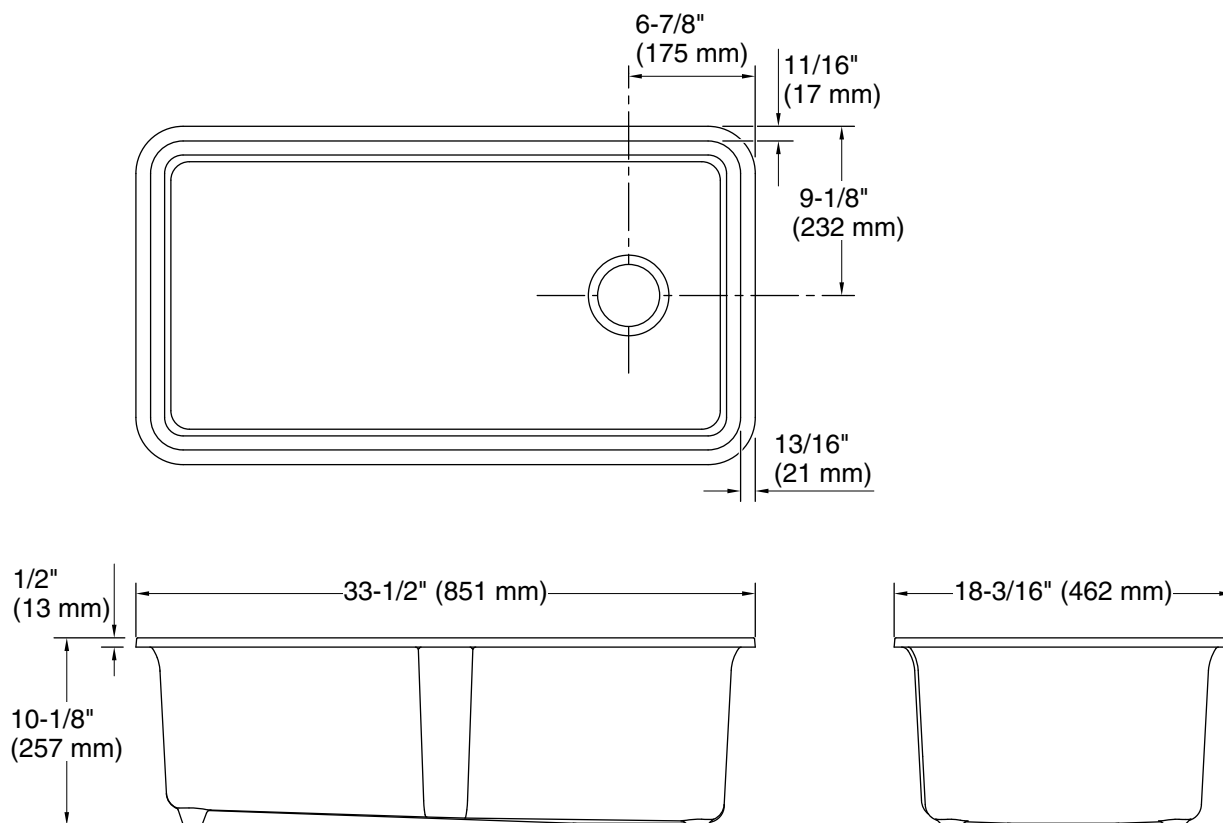

Gunnison™

33-1/2" undermount single-bowl kitchen sink 34287

Features

- 36" minimum base cabinet width
- Single bowl
- 9-1/2" (241 mm) depth provides generous workspace
- Offset drain increases workspace in the sink and storage space underneath
- Matte finish offers rich, dimensional color
- Includes installation hardware

Color	Code	Description
	CM6	Matte White
	CM4	Matte Grey
	CM1	Matte Black

Technical Information

All product dimensions are nominal.

Basin configuration: Single

Min. base cabinet width: 36" (914 mm)

Bowl area (Basin #1):
Length: 30-9/16" (777 mm)
Width: 15-3/8" (391 mm)
Bowl depth: 9-1/2" (241 mm)
Water depth: 9-1/2" (241 mm)

Drain hole: 3-7/8" (98 mm)

Template: Undermount, 1583721-7, required, not included

Notes

Install this product according to the installation instructions.